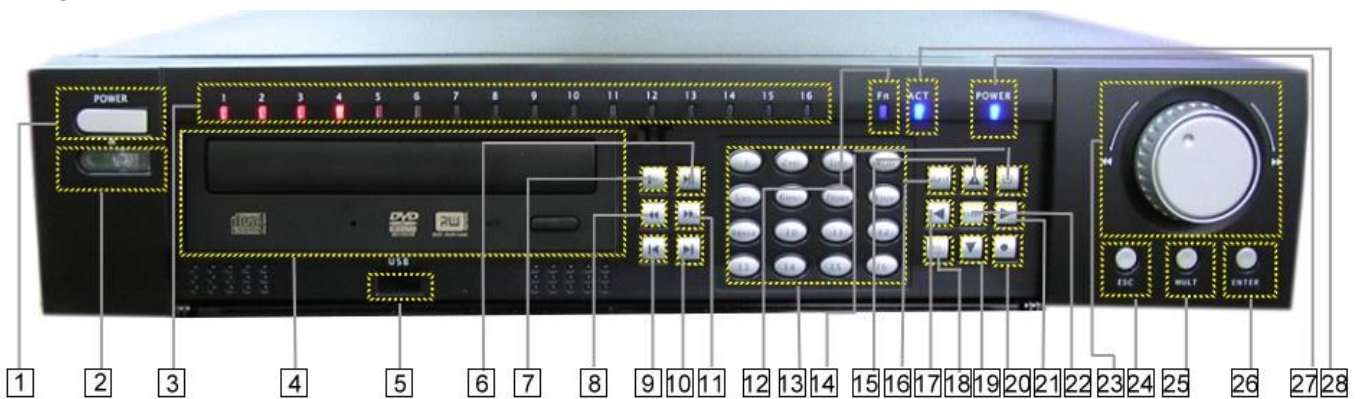

Saturion-16ch-SL 3045078SL H.264 CIF/D1 Resolution Pentaplex DVR with Video Loop-Out, Matrix and Audio - 16 Channel

Diagram Back View:

1. Power Switch	2. Power Plug	3. Video Loop-out and Matrix, Audio Input and Output			
4. Video Input	5. Video Output 2	6. VGA	7. RS-232	8. USB	
9. RJ-45	10. Video Output 1	11. Alarm Input		12. Alarm Output and RS-485	

Diagram Front View:

1	Power	2	Remote Receiver	3	Record indicator light
4	Panel for CD-RW	5	Front USB port	6	Play / Pause
7	Slow Play	8	Rewind	9	Play Last Section
10	Play Next Section	11	Forward	12	Function Indicator Light
13	Number Key	14	Single Window display	15	Up direction
16	Exit	17	Left Direction Key	18	Function
19	Down direction Key	20	Record	21	Right Direction Key
22	Enter	23	Outer Jog Shuttle	24	Exit
25	Multi-Windows Display	26	Enter	27	Stand by
28.	Power Indication Light				