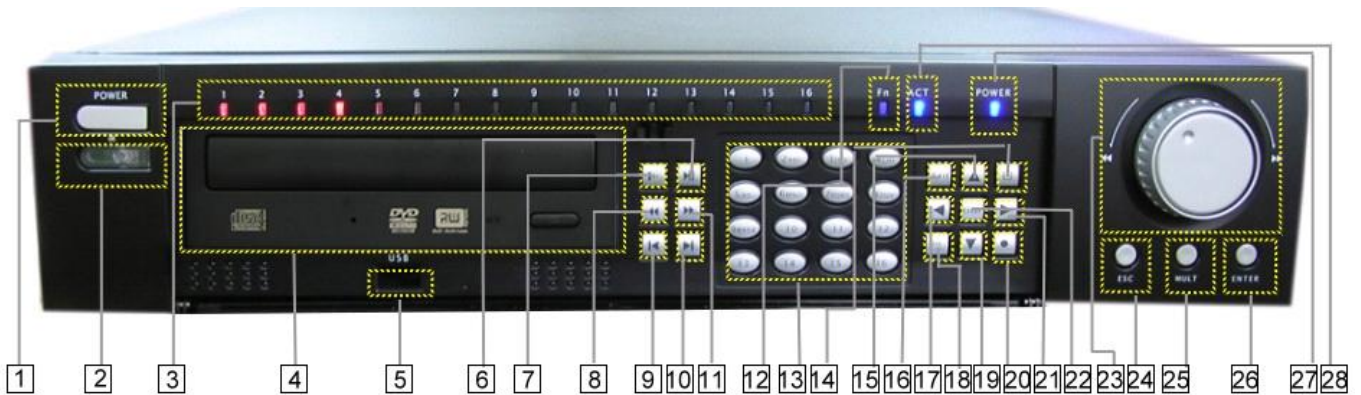

# Saturn Series - Saturn-16ch-S 3045078S H.264 CIF/D1 Resolution Pentaplex DVR - 16 Channel

Diagram Back View:

1. Power Switch	2. Power Plug	3. Audio Input and Output	4. Video Input
5. Video Output 2	6. VGA	7. RS-232	8. USB
9. RJ-45	10. Video Output 1	11. Alarm Input	12. Alarm Output and RS-485

Diagram Front View:

1	Power	2	Remote Receiver	3	Record indicator light
4	Panel for CD-RW	5	Front USB port	6	Play / Pause
7	Slow Play	8	Rewind	9	Play Last Section
10	Play Next Section	11	Forward	12	Function Indicator Light
13	Number Key	14	Single Window display	15	Up direction
16	Exit	17	Left Direction Key	18	Function
19	Down direction Key	20	Record	21	Right Direction Key
22	Enter	23	Outer Jog Shuttle	24	Exit
25	Multi-Windows Display	26	Enter	27	Stand by
28.	Power Indication Light				