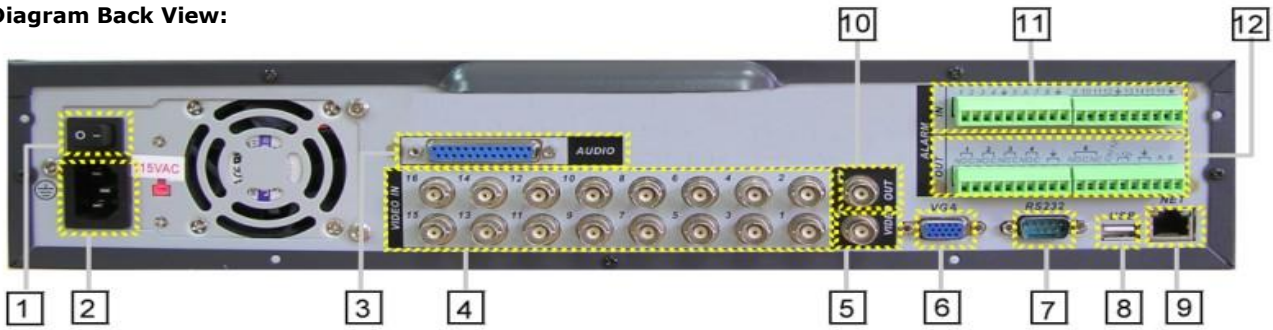

# Saturn Series - Saturn-16ch-S 3045078S H.264 CIF/D1 Resolution Pentaplex DVR - 16 Channel

Diagram Back View:

1. Power Switch	2. Power Plug	3. Audio Input and Output	4. Video Input
5. Video Output 2	6. VGA	7. RS-232	8. USB
9. RJ-45	10. Video Output 1	11. Alarm Input	12. Alarm Output and RS-485

Diagram Front View:

1	Power	2	Remote Receiver	3	Record indicator light
4	Panel for CD-RW	5	Front USB port	6	Play / Pause
7	Slow Play	8	Rewind	9	Play Last Section
10	Play Next Section	11	Forward	12	Function Indicator Light
13	Number Key	14	Single Window display	15	Up direction
16	Exit	17	Left Direction Key	18	Function
19	Down direction Key	20	Record	21	Right Direction Key
22	Enter	23	Outer Jog Shuttle	24	Exit
25	Multi-Windows Display	26	Enter	27	Stand by
28.	Power Indication Light				