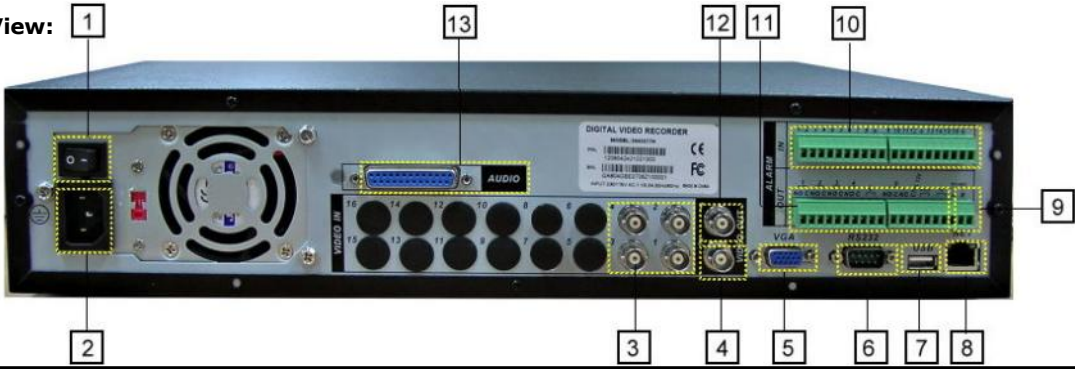

# MARS Series – Mars-4ch-SL 3045076SL H.264 Half D1/D1 Resolution Pentaplex DVR with Video Loop-Out, Matrix and Audio - 4 Channel

**Diagram Back View:**

1. Power Switch	2. Power Plug	3. Video Input	4. Video Output 2	5. VGA
6. RS-232	7. USB	8. RJ-45	9. RS-485	10. Alarm Input
11. Alarm Output	12. Video Output 1	13. Video Loop-out and Matrix, Audio Input and Output		

**Diagram Front View:**

1	Power	2	Remote Receiver	3	Record indicator light
4	Panel for CD-RW	5	Front USB port	6	Play / Pause
7	Slow Play	8	Rewind	9	Play Last Section
10	Play Next Section	11	Forward	12	Function Indicator Light
13	Number Key	14	Single Window display	15	Up direction
16	Exit	17	Left Direction Key	18	Function
19	Down direction Key	20	Record	21	Right Direction Key
22	Enter	23	Outer Jog Shuttle	24	Exit
25	Multi-Windows Display	26	Enter	27	Stand by
28.	Power Indication Light				