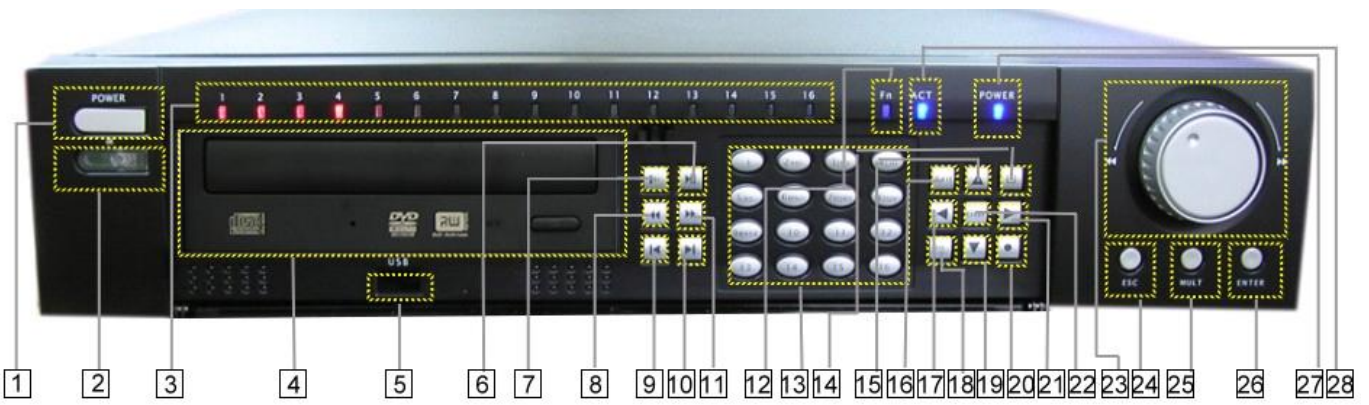

# MARS Series – Mars-4ch-SL 3045076SL H.264 Half D1/D1 Resolution Pentaplex DVR with Video Loop-Out, Matrix and Audio - 4 Channel

**Diagram Back View:**

1. Power Switch	2. Power Plug	3. Video Input	4. Video Output 2	5. VGA
6. RS-232	7. USB	8. RJ-45	9. RS-485	10. Alarm Input
11. Alarm Output	12. Video Output 1	13. Video Loop-out and Matrix, Audio Input and Output		

**Diagram Front View:**

1	Power	2	Remote Receiver	3	Record indicator light
4	Panel for CD-RW	5	Front USB port	6	Play / Pause
7	Slow Play	8	Rewind	9	Play Last Section
10	Play Next Section	11	Forward	12	Function Indicator Light
13	Number Key	14	Single Window display	15	Up direction
16	Exit	17	Left Direction Key	18	Function
19	Down direction Key	20	Record	21	Right Direction Key
22	Enter	23	Outer Jog Shuttle	24	Exit
25	Multi-Windows Display	26	Enter	27	Stand by
28.	Power Indication Light				