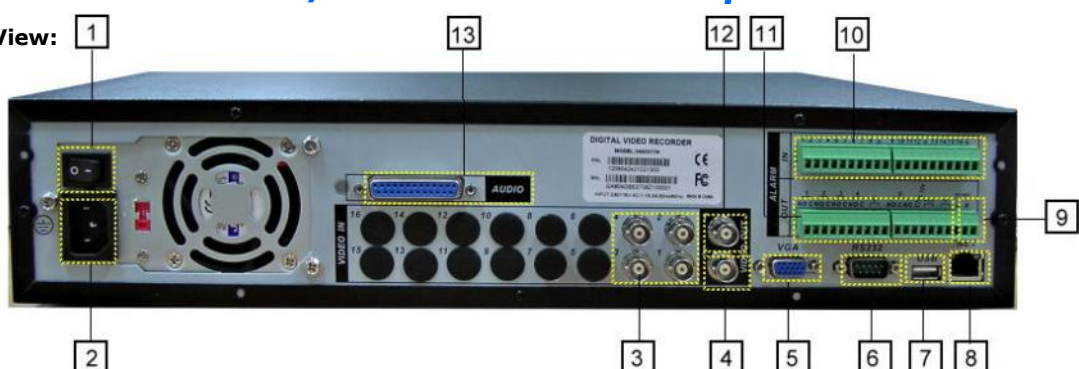

# MARS Series – Mars-4ch-S 3045076S H.264 Half D1/D1 Resolution Pentaplex DVR - 4 Channel

**Diagram Back View:**

1. Power Switch	2. Power Plug	3. Video Input	4. Video Output 2	5. VGA
6. RS-232	7. USB	8. RJ-45	9. RS-485	10. Alarm Input
11. Alarm Output	12. Video Output 1	13. Audio Input and Output		

**Diagram Front View:**

1	Power	2	Remote Receiver	3	Record indicator light
4	Panel for CD-RW	5	Front USB port	6	Play / Pause
7	Slow Play	8	Rewind	9	Play Last Section
10	Play Next Section	11	Forward	12	Function Indicator Light
13	Number Key	14	Single Window display	15	Up direction
16	Exit	17	Left Direction Key	18	Function
19	Down direction Key	20	Record	21	Right Direction Key
22	Enter	23	Outer Jog Shuttle	24	Exit
25	Multi-Windows Display	26	Enter	27	Stand by
28.	Power Indication Light				