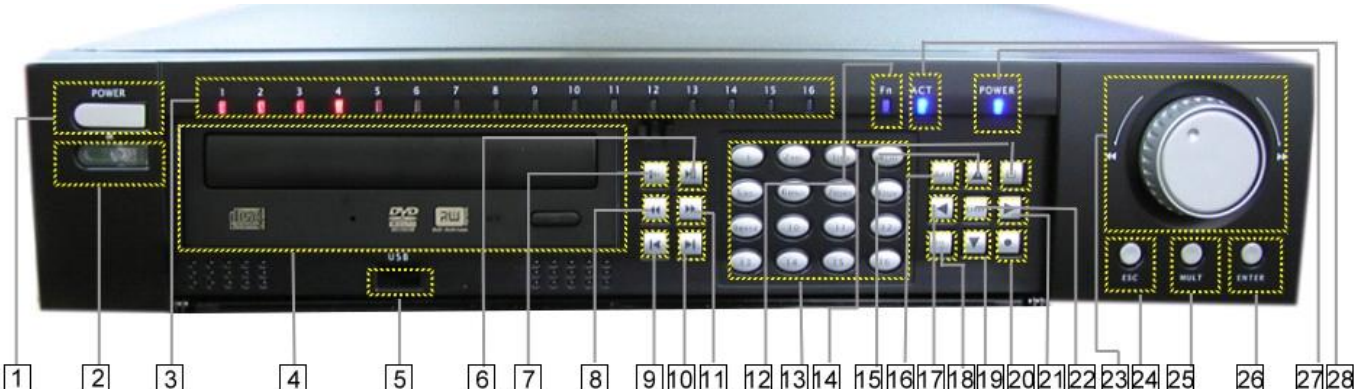

# MARS Series – Mars-4ch-S 3045076S H.264 Half D1/D1 Resolution Pentaplex DVR - 4 Channel

**Diagram Back View:**

1. Power Switch	2. Power Plug	3. Video Input	4. Video Output 2	5. VGA
6. RS-232	7. USB	8. RJ-45	9. RS-485	10. Alarm Input
11. Alarm Output	12. Video Output 1	13. Audio Input and Output		

**Diagram Front View:**

1	Power	2	Remote Receiver	3	Record indicator light
4	Panel for CD-RW	5	Front USB port	6	Play / Pause
7	Slow Play	8	Rewind	9	Play Last Section
10	Play Next Section	11	Forward	12	Function Indicator Light
13	Number Key	14	Single Window display	15	Up direction
16	Exit	17	Left Direction Key	18	Function
19	Down direction Key	20	Record	21	Right Direction Key
22	Enter	23	Outer Jog Shuttle	24	Exit
25	Multi-Windows Display	26	Enter	27	Stand by
28.	Power Indication Light				