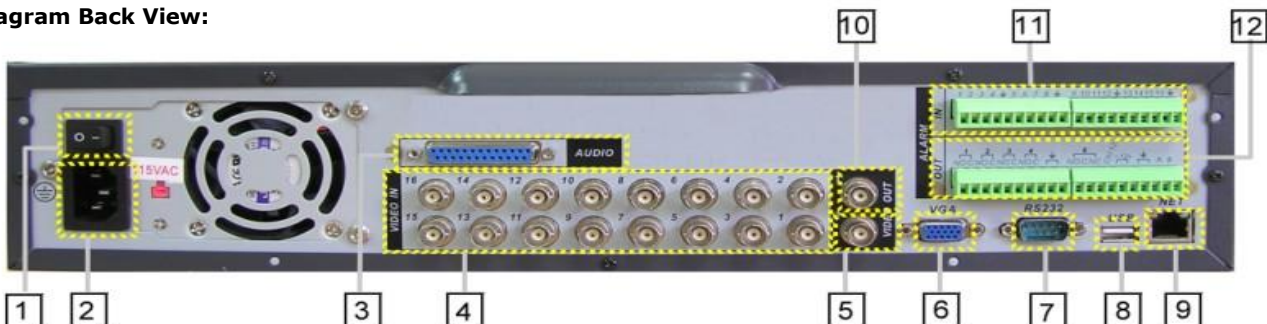

MARS Series – Mars-16ch-S 30450718S H.264 Half D1/D1 Resolution Pentaplex DVR - 16 Channel

Diagram Back View:

1. Power Switch	2. Power Plug	3. Audio Input and Output	4. Video Input
5. Video Output 2	6. VGA	7. RS-232	8. USB
9. RJ-45	10. Video Output 1	11. Alarm Input	12. Alarm Output and RS-485

Diagram Front View:

1	Power	2	Remote Receiver	3	Record indicator light
4	Panel for CD-RW	5	Front USB port	6	Play / Pause
7	Slow Play	8	Rewind	9	Play Last Section
10	Play Next Section	11	Forward	12	Function Indicator Light
13	Number Key	14	Single Window display	15	Up direction
16	Exit	17	Left Direction Key	18	Function
19	Down direction Key	20	Record	21	Right Direction Key
22	Enter	23	Outer Jog Shuttle	24	Exit
25	Multi-Windows Display	26	Enter	27	Stand by
28.	Power Indication Light				