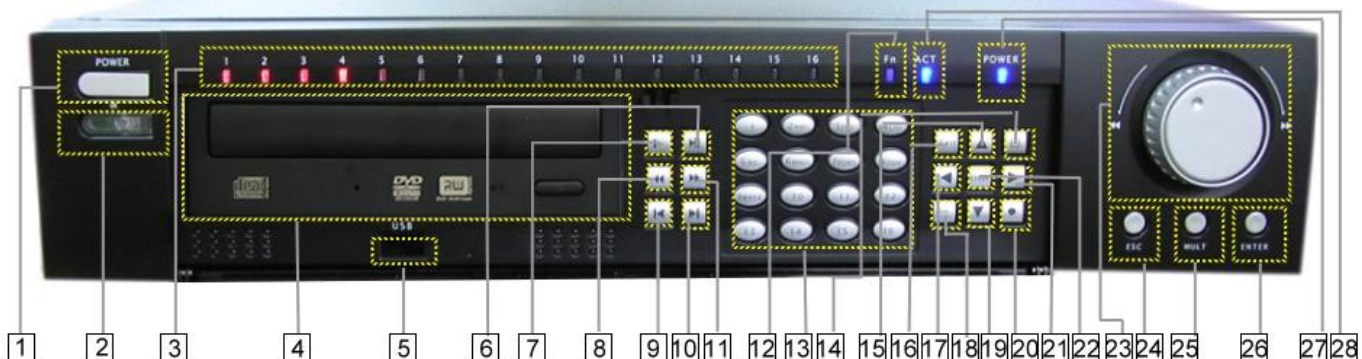

MARS Series – Mars-16ch-S 30450718S H.264 Half D1/D1 Resolution Pentaplex DVR - 16 Channel

Diagram Back View:

1. Power Switch	2. Power Plug	3. Audio Input and Output	4. Video Input
5. Video Output 2	6. VGA	7. RS-232	8. USB
9. RJ-45	10. Video Output 1	11. Alarm Input	12. Alarm Output and RS-485

Diagram Front View:

1	Power	2	Remote Receiver	3	Record indicator light
4	Panel for CD-RW	5	Front USB port	6	Play / Pause
7	Slow Play	8	Rewind	9	Play Last Section
10	Play Next Section	11	Forward	12	Function Indicator Light
13	Number Key	14	Single Window display	15	Up direction
16	Exit	17	Left Direction Key	18	Function
19	Down direction Key	20	Record	21	Right Direction Key
22	Enter	23	Outer Jog Shuttle	24	Exit
25	Multi-Windows Display	26	Enter	27	Stand by
28.	Power Indication Light				