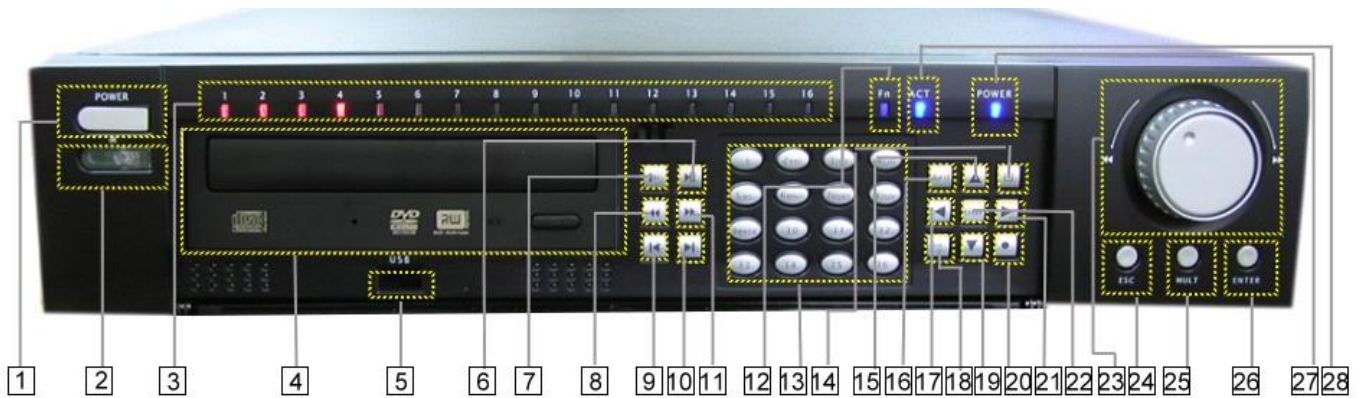

Saturn-8chn-SL 30450717SL H.264 CIF/D1 Resolution Pentaplex DVR with Video Loop-Out, Matrix and Audio - 8 Channel

Diagram Back View:

| | | | | |
|------------------|--------------------|---|-------------------|-----------------|
| 1. Power Switch | 2. Power Plug | 3. Video Input | 4. Video Output 2 | 5. VGA |
| 6. RS-232 | 7. USB | 8. RJ-45 | 9. RS-485 | 10. Alarm Input |
| 11. Alarm Output | 12. Video Output 1 | 13. Video Loop-out and Matrix, Audio Input and Output | | |

Diagram Front View:

| | | | | | |
|-----|------------------------|----|-----------------------|----|--------------------------|
| 1 | Power | 2 | Remote Receiver | 3 | Record indicator light |
| 4 | Panel for CD-RW | 5 | Front USB port | 6 | Play / Pause |
| 7 | Slow Play | 8 | Rewind | 9 | Play Last Section |
| 10 | Play Next Section | 11 | Forward | 12 | Function Indicator Light |
| 13 | Number Key | 14 | Single Window display | 15 | Up direction |
| 16 | Exit | 17 | Left Direction Key | 18 | Function |
| 19 | Down direction Key | 20 | Record | 21 | Right Direction Key |
| 22 | Enter | 23 | Outer Jog Shuttle | 24 | Exit |
| 25 | Multi-Windows Display | 26 | Enter | 27 | Stand by |
| 28. | Power Indication Light | | | | |