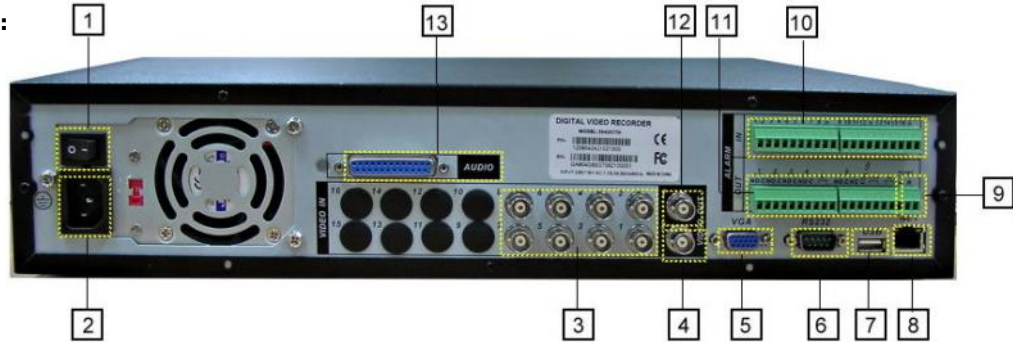

Saturn-8chn-SL 30450717SL H.264 CIF/D1 Resolution Pentaplex DVR with Video Loop-Out, Matrix and Audio - 8 Channel

Diagram Back View:

| | | | | |
|------------------|--------------------|---|-------------------|-----------------|
| 1. Power Switch | 2. Power Plug | 3. Video Input | 4. Video Output 2 | 5. VGA |
| 6. RS-232 | 7. USB | 8. RJ-45 | 9. RS-485 | 10. Alarm Input |
| 11. Alarm Output | 12. Video Output 1 | 13. Video Loop-out and Matrix, Audio Input and Output | | |

Diagram Front View:

| | | | | | |
|-----|------------------------|----|-----------------------|----|--------------------------|
| 1 | Power | 2 | Remote Receiver | 3 | Record indicator light |
| 4 | Panel for CD-RW | 5 | Front USB port | 6 | Play / Pause |
| 7 | Slow Play | 8 | Rewind | 9 | Play Last Section |
| 10 | Play Next Section | 11 | Forward | 12 | Function Indicator Light |
| 13 | Number Key | 14 | Single Window display | 15 | Up direction |
| 16 | Exit | 17 | Left Direction Key | 18 | Function |
| 19 | Down direction Key | 20 | Record | 21 | Right Direction Key |
| 22 | Enter | 23 | Outer Jog Shuttle | 24 | Exit |
| 25 | Multi-Windows Display | 26 | Enter | 27 | Stand by |
| 28. | Power Indication Light | | | | |