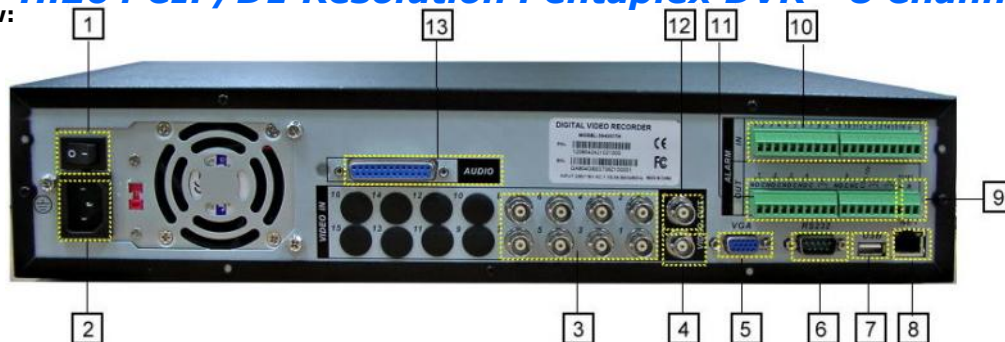

Saturn Series Saturn-8ch-S 30450717S H.264 CIF/D1 Resolution Pentaplex DVR - 8 Channel

Specifications:

Audio			
Audio Compression	G.711	Audio Input	8 channel
Audio Output	1 channel		
Video Detection & Alarm			
Motion Detection	22 * 18 = 396 areas (PAL) 22 * 15 = 330 areas (NTSC)	Video Loss	Trigger recording, alarm
Alarm Input	16 channel	Relay Output	6 channel
Record, Playback & Backup			
Recording Mode	Manual, continuous, MD, alarm, schedule	Recording Priority	Manual>alarm>MD> continuous
Recording Interval	1 to 120 min. (default : 60min)	Playback	4 channel playback simultaneously
Search Mode	Time/Date, Alarm, MD	Backup Mode	Flash stick, USB HDD, USB CD-RW, USB DVD-RW, Network
Network			
Interface	RJ-45 port (10/100M)	Network Function	TCP/IP, DHCP
Remote operation	Monitor, PTZ control, playback, system setting, file download, log information		
Auxiliary Interface			
USB interface	2 ports	RS-232	PC communication
RS-485	Pan/Tilt/Zoom control		
Environment			
Power Supply	115V 60HZ / 230V 50Hz	Power Consumption	40W
Working Temperature	-10℃ ~ +55℃	Working Humidity	10% ~ 90%
Atmosphere Pressure	86kpa ~ 106kpa	Dimension (W x D x H)	2U, 440x460x89mm
Weight	7.0kg (without HDD)	Mounting	Desktop or rack

Saturn Series - Saturn-8ch-S

30450717S H.264 CIF/D1 Resolution Pentaplex DVR - 8 Channel

Diagram Back View:

1. Power Switch	2. Power Plug	3. Video Input	4. Video Output 2	5. VGA
6. RS-232	7. USB	8. RJ-45	9. RS-485	10. Alarm Input
11. Alarm Output	12. Video Output 1	13. Audio Input and Output		

Diagram Front View:

1	Power	2	Remote Receiver	3	Record indicator light
4	Panel for CD-RW	5	Front USB port	6	Play / Pause
7	Slow Play	8	Rewind	9	Play Last Section
10	Play Next Section	11	Forward	12	Function Indicator Light
13	Number Key	14	Single Window display	15	Up direction
16	Exit	17	Left Direction Key	18	Function
19	Down direction Key	20	Record	21	Right Direction Key
22	Enter	23	Outer Jog Shuttle	24	Exit
25	Multi-Windows Display	26	Enter	27	Stand by
28.	Power Indication Light				