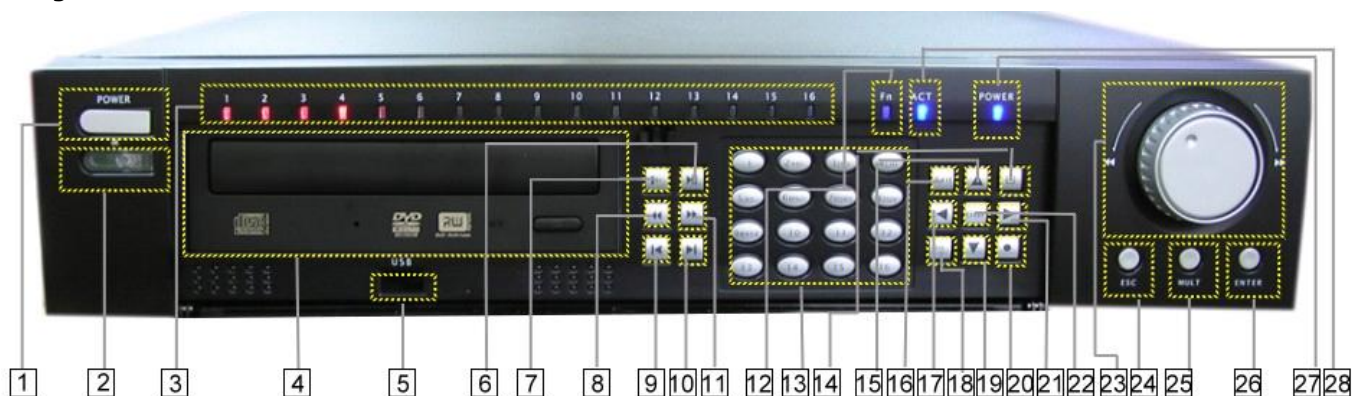

Saturn Series - Saturn-8ch-S

30450717S H.264 CIF/D1 Resolution Pentaplex DVR - 8 Channel

Diagram Back View:

1. Power Switch	2. Power Plug	3. Video Input	4. Video Output 2	5. VGA
6. RS-232	7. USB	8. RJ-45	9. RS-485	10. Alarm Input
11. Alarm Output	12. Video Output 1	13. Audio Input and Output		

Diagram Front View:

1	Power	2	Remote Receiver	3	Record indicator light
4	Panel for CD-RW	5	Front USB port	6	Play / Pause
7	Slow Play	8	Rewind	9	Play Last Section
10	Play Next Section	11	Forward	12	Function Indicator Light
13	Number Key	14	Single Window display	15	Up direction
16	Exit	17	Left Direction Key	18	Function
19	Down direction Key	20	Record	21	Right Direction Key
22	Enter	23	Outer Jog Shuttle	24	Exit
25	Multi-Windows Display	26	Enter	27	Stand by
28.	Power Indication Light				