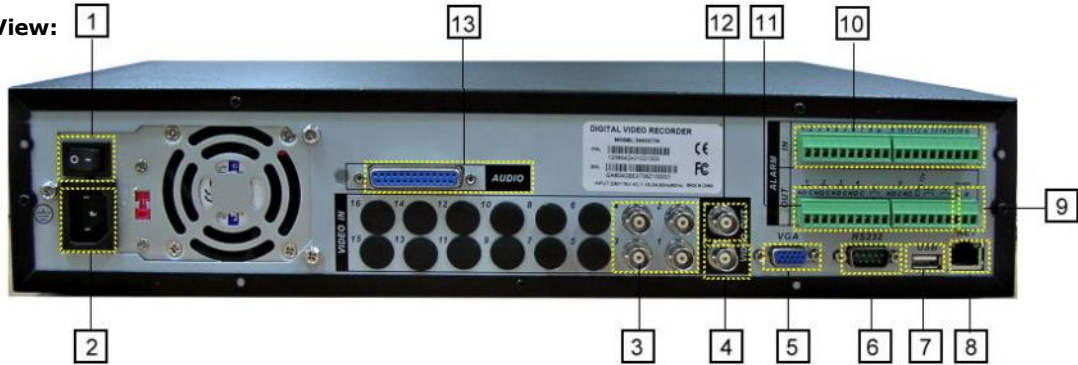

# Saturn-4ch-SL 30450716SL H.264 CIF/D1 Resolution Pentaplex DVR with Video Loop-Out, Matrix and Audio - 4 Channel

**Diagram Back View:**

1. Power Switch	2. Power Plug	3. Video Input	4. Video Output 2	5. VGA
6. RS-232	7. USB	8. RJ-45	9. RS-485	10. Alarm Input
11. Alarm Output	12. Video Output 1	13. Video Loop-out and Matrix, Audio Input and Output		

**Diagram Front View:**

1	Power	2	Remote Receiver	3	Record indicator light
4	Panel for CD-RW	5	Front USB port	6	Play / Pause
7	Slow Play	8	Rewind	9	Play Last Section
10	Play Next Section	11	Forward	12	Function Indicator Light
13	Number Key	14	Single Window display	15	Up direction
16	Exit	17	Left Direction Key	18	Function
19	Down direction Key	20	Record	21	Right Direction Key
22	Enter	23	Outer Jog Shuttle	24	Exit
25	Multi-Windows Display	26	Enter	27	Stand by
28.	Power Indication Light				