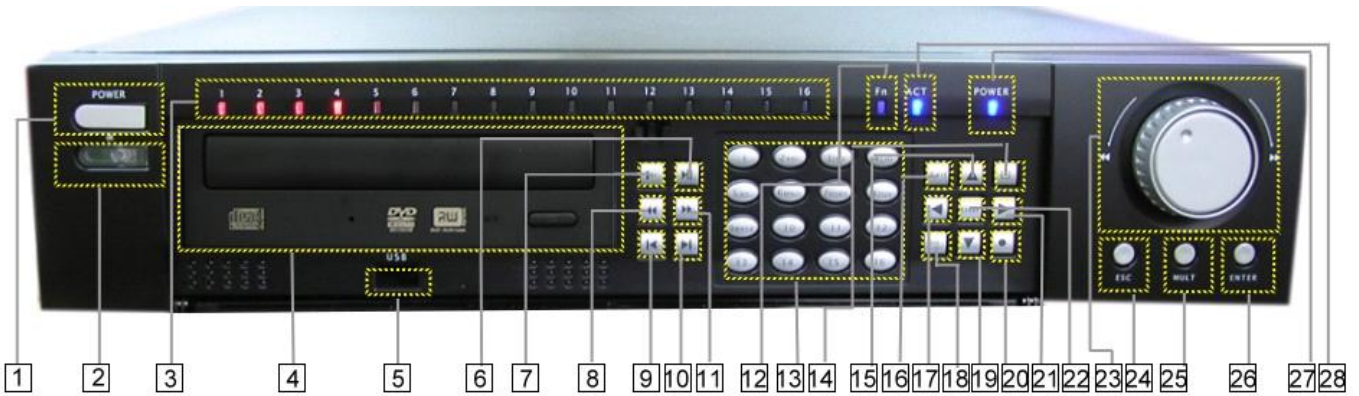

# Saturn-4ch-SL 30450716SL H.264 CIF/D1 Resolution Pentaplex DVR with Video Loop-Out, Matrix and Audio - 4 Channel

**Diagram Back View:**

1. Power Switch	2. Power Plug	3. Video Input	4. Video Output 2	5. VGA
6. RS-232	7. USB	8. RJ-45	9. RS-485	10. Alarm Input
11. Alarm Output	12. Video Output 1	13. Video Loop-out and Matrix, Audio Input and Output		

**Diagram Front View:**

1	Power	2	Remote Receiver	3	Record indicator light
4	Panel for CD-RW	5	Front USB port	6	Play / Pause
7	Slow Play	8	Rewind	9	Play Last Section
10	Play Next Section	11	Forward	12	Function Indicator Light
13	Number Key	14	Single Window display	15	Up direction
16	Exit	17	Left Direction Key	18	Function
19	Down direction Key	20	Record	21	Right Direction Key
22	Enter	23	Outer Jog Shuttle	24	Exit
25	Multi-Windows Display	26	Enter	27	Stand by
28.	Power Indication Light				