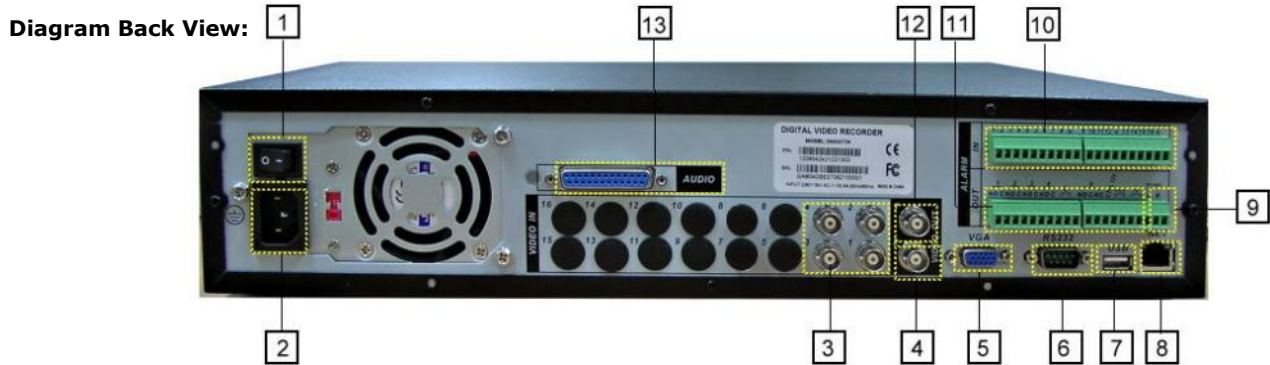

# Saturn Series - Saturn-4ch-S 30450716S H.264 CIF/D1 Resolution Pentaplex DVR - 4 Channel

|                  |                    |                            |                   |                 |
|------------------|--------------------|----------------------------|-------------------|-----------------|
| 1. Power Switch  | 2. Power Plug      | 3. Video Input             | 4. Video Output 2 | 5. VGA          |
| 6. RS-232        | 7. USB             | 8. RJ-45                   | 9. RS-485         | 10. Alarm Input |
| 11. Alarm Output | 12. Video Output 1 | 13. Audio Input and Output |                   |                 |

**Diagram Front View:**

|     |                        |    |                       |    |                          |
|-----|------------------------|----|-----------------------|----|--------------------------|
| 1   | Power                  | 2  | Remote Receiver       | 3  | Record indicator light   |
| 4   | Panel for CD-RW        | 5  | Front USB port        | 6  | Play / Pause             |
| 7   | Slow Play              | 8  | Rewind                | 9  | Play Last Section        |
| 10  | Play Next Section      | 11 | Forward               | 12 | Function Indicator Light |
| 13  | Number Key             | 14 | Single Window display | 15 | Up direction             |
| 16  | Exit                   | 17 | Left Direction Key    | 18 | Function                 |
| 19  | Down direction Key     | 20 | Record                | 21 | Right Direction Key      |
| 22  | Enter                  | 23 | Outer Jog Shuttle     | 24 | Exit                     |
| 25  | Multi-Windows Display  | 26 | Enter                 | 27 | Stand by                 |
| 28. | Power Indication Light |    |                       |    |                          |