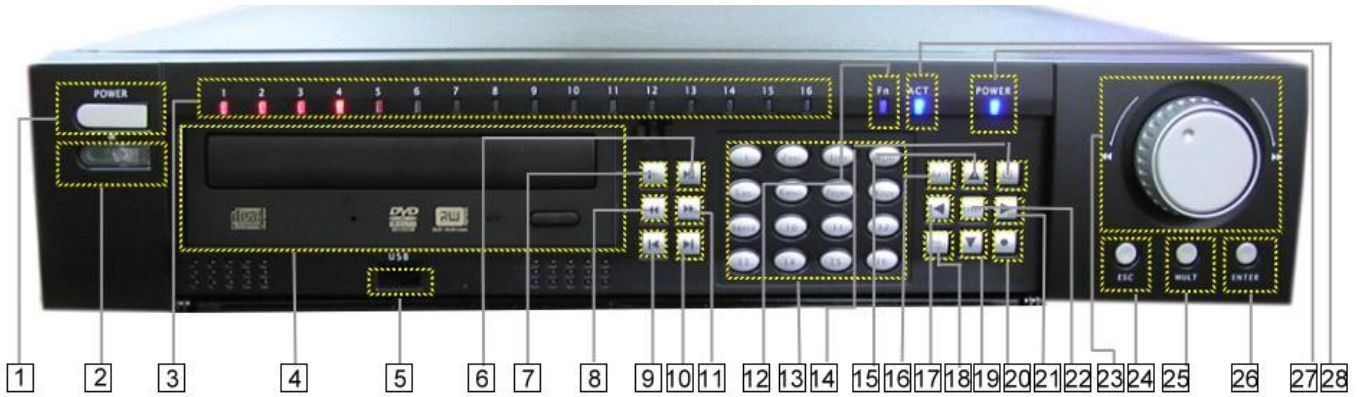

# Saturn Series - Saturn-4ch-S 30450716S H.264 CIF/D1 Resolution Pentaplex DVR - 4 Channel

|                  |                    |                            |                   |                 |
|------------------|--------------------|----------------------------|-------------------|-----------------|
| 1. Power Switch  | 2. Power Plug      | 3. Video Input             | 4. Video Output 2 | 5. VGA          |
| 6. RS-232        | 7. USB             | 8. RJ-45                   | 9. RS-485         | 10. Alarm Input |
| 11. Alarm Output | 12. Video Output 1 | 13. Audio Input and Output |                   |                 |

**Diagram Front View:**

|     |                        |    |                       |    |                          |
|-----|------------------------|----|-----------------------|----|--------------------------|
| 1   | Power                  | 2  | Remote Receiver       | 3  | Record indicator light   |
| 4   | Panel for CD-RW        | 5  | Front USB port        | 6  | Play / Pause             |
| 7   | Slow Play              | 8  | Rewind                | 9  | Play Last Section        |
| 10  | Play Next Section      | 11 | Forward               | 12 | Function Indicator Light |
| 13  | Number Key             | 14 | Single Window display | 15 | Up direction             |
| 16  | Exit                   | 17 | Left Direction Key    | 18 | Function                 |
| 19  | Down direction Key     | 20 | Record                | 21 | Right Direction Key      |
| 22  | Enter                  | 23 | Outer Jog Shuttle     | 24 | Exit                     |
| 25  | Multi-Windows Display  | 26 | Enter                 | 27 | Stand by                 |
| 28. | Power Indication Light |    |                       |    |                          |