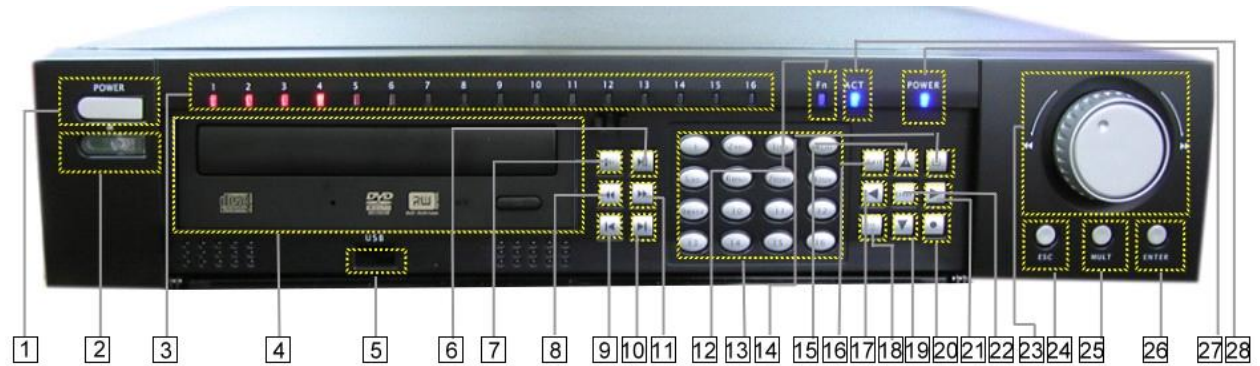

Jupiter Series – Jupiter-16ch-S 30450713S H.264 D1 Resolution Pentaplex DVR - 16 Channel

Diagram Back View:

1. Power Switch	2. Power Plug	3. Audio Input and Output	4. Video Input
5. Video Output 2	6. VGA	7. RS-232	8. USB
9. RJ-45	10. Video Output 1	11. Alarm Input	12. Alarm Output and RS-485

Diagram Front View:

1	Power	2	Remote Receiver	3	Record indicator light
4	Panel for CD-RW	5	Front USB port	6	Play / Pause
7	Slow Play	8	Rewind	9	Play Last Section
10	Play Next Section	11	Forward	12	Function Indicator Light
13	Number Key	14	Single Window display	15	Up direction
16	Exit	17	Left Direction Key	18	Function
19	Down direction Key	20	Record	21	Right Direction Key
22	Enter	23	Outer Jog Shuttle	24	Exit
25	Multi-Windows Display	26	Enter	27	Stand by
28.	Power Indication Light				