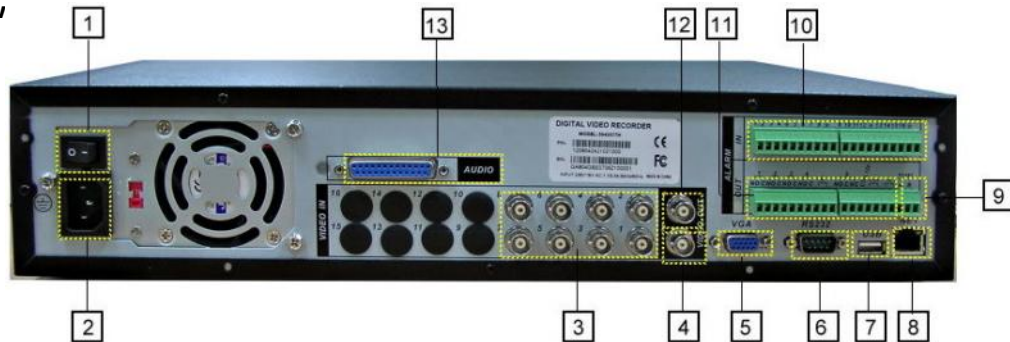

# Jupiter Series – Jupiter-8ch-S 30450712S H.264 D1 Resolution Pentaplex DVR - 8 Channel

**Diagram Back View**

1. Power Switch	2. Power Plug	3. Video Input	4. Video Output 2	5. VGA
6. RS-232	7. USB	8. RJ-45	9. RS-485	10. Alarm Input
11. Alarm Output	12. Video Output 1	13. Audio Input and Output		

**Diagram Front View:**

1	Power	2	Remote Receiver	3	Record indicator light
4	Panel for CD-RW	5	Front USB port	6	Play / Pause
7	Slow Play	8	Rewind	9	Play Last Section
10	Play Next Section	11	Forward	12	Function Indicator Light
13	Number Key	14	Single Window display	15	Up direction
16	Exit	17	Left Direction Key	18	Function
19	Down direction Key	20	Record	21	Right Direction Key
22	Enter	23	Outer Jog Shuttle	24	Exit
25	Multi-Windows Display	26	Enter	27	Stand by
28.	Power Indication Light				