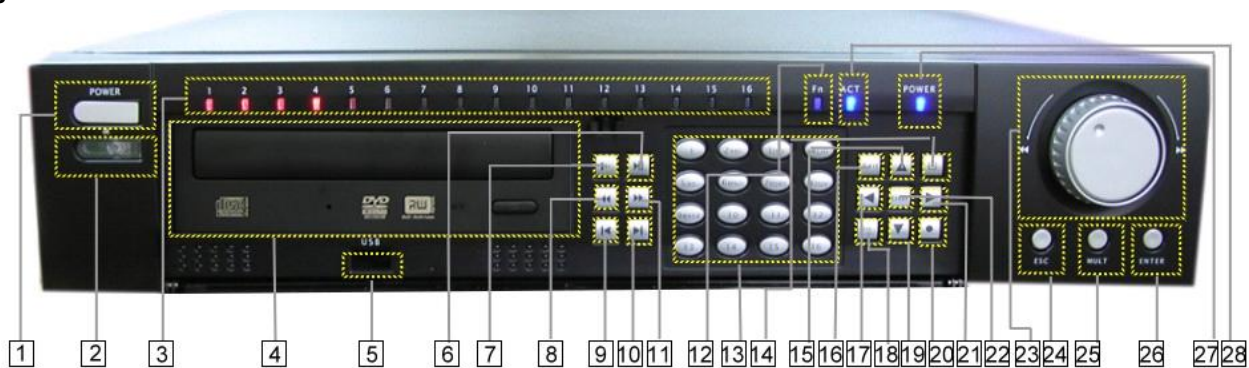

# Jupiter Series – Jupiter-8ch-S 30450712S H.264 D1 Resolution Pentaplex DVR - 8 Channel

**Diagram Back View**

1. Power Switch	2. Power Plug	3. Video Input	4. Video Output 2	5. VGA
6. RS-232	7. USB	8. RJ-45	9. RS-485	10. Alarm Input
11. Alarm Output	12. Video Output 1	13. Audio Input and Output		

**Diagram Front View:**

1	Power	2	Remote Receiver	3	Record indicator light
4	Panel for CD-RW	5	Front USB port	6	Play / Pause
7	Slow Play	8	Rewind	9	Play Last Section
10	Play Next Section	11	Forward	12	Function Indicator Light
13	Number Key	14	Single Window display	15	Up direction
16	Exit	17	Left Direction Key	18	Function
19	Down direction Key	20	Record	21	Right Direction Key
22	Enter	23	Outer Jog Shuttle	24	Exit
25	Multi-Windows Display	26	Enter	27	Stand by
28.	Power Indication Light				