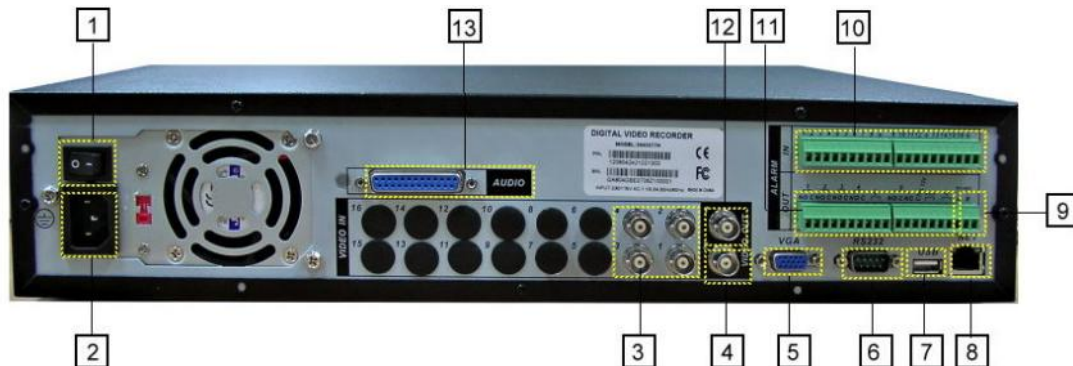

# Jupiter – Jupiter-4ch-S 30450711S H.264 D1 Resolution Pentaplex DVR - 4 Channel

Diagram Back

|                  |                    |                            |                   |                 |
|------------------|--------------------|----------------------------|-------------------|-----------------|
| 1. Power Switch  | 2. Power Plug      | 3. Video Input             | 4. Video Output 2 | 5. VGA          |
| 6. RS-232        | 7. USB             | 8. RJ-45                   | 9. RS-485         | 10. Alarm Input |
| 11. Alarm Output | 12. Video Output 1 | 13. Audio Input and Output |                   |                 |

Diagram Front View:

|     |                        |    |                       |    |                          |
|-----|------------------------|----|-----------------------|----|--------------------------|
| 1   | Power                  | 2  | Remote Receiver       | 3  | Record indicator light   |
| 4   | Panel for CD-RW        | 5  | Front USB port        | 6  | Play / Pause             |
| 7   | Slow Play              | 8  | Rewind                | 9  | Play Last Section        |
| 10  | Play Next Section      | 11 | Forward               | 12 | Function Indicator Light |
| 13  | Number Key             | 14 | Single Window display | 15 | Up direction             |
| 16  | Exit                   | 17 | Left Direction Key    | 18 | Function                 |
| 19  | Down direction Key     | 20 | Record                | 21 | Right Direction Key      |
| 22  | Enter                  | 23 | Outer Jog Shuttle     | 24 | Exit                     |
| 25  | Multi-Windows Display  | 26 | Enter                 | 27 | Stand by                 |
| 28. | Power Indication Light |    |                       |    |                          |