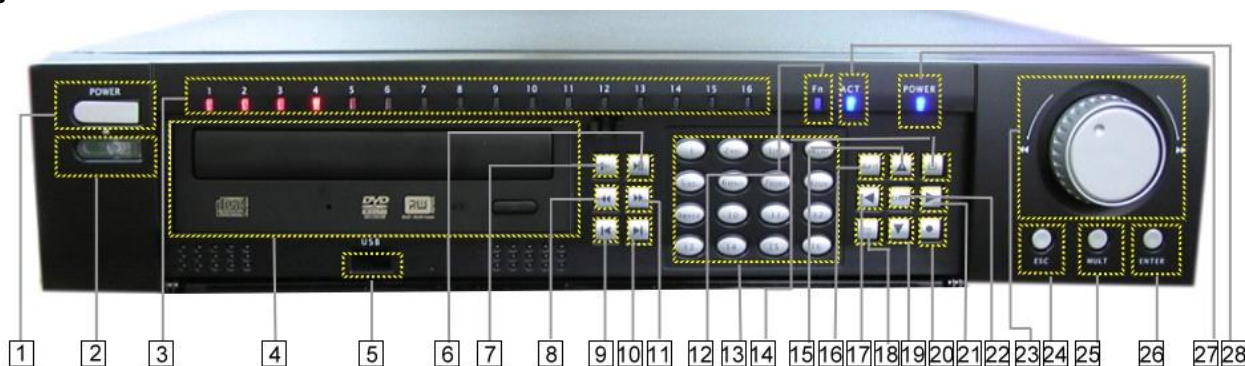

# Jupiter – Jupiter-4ch-S 30450711S H.264 D1 Resolution Pentaplex DVR - 4 Channel

Diagram Back

|                  |                    |                            |                   |                 |
|------------------|--------------------|----------------------------|-------------------|-----------------|
| 1. Power Switch  | 2. Power Plug      | 3. Video Input             | 4. Video Output 2 | 5. VGA          |
| 6. RS-232        | 7. USB             | 8. RJ-45                   | 9. RS-485         | 10. Alarm Input |
| 11. Alarm Output | 12. Video Output 1 | 13. Audio Input and Output |                   |                 |

Diagram Front View:

|     |                        |    |                       |    |                          |
|-----|------------------------|----|-----------------------|----|--------------------------|
| 1   | Power                  | 2  | Remote Receiver       | 3  | Record indicator light   |
| 4   | Panel for CD-RW        | 5  | Front USB port        | 6  | Play / Pause             |
| 7   | Slow Play              | 8  | Rewind                | 9  | Play Last Section        |
| 10  | Play Next Section      | 11 | Forward               | 12 | Function Indicator Light |
| 13  | Number Key             | 14 | Single Window display | 15 | Up direction             |
| 16  | Exit                   | 17 | Left Direction Key    | 18 | Function                 |
| 19  | Down direction Key     | 20 | Record                | 21 | Right Direction Key      |
| 22  | Enter                  | 23 | Outer Jog Shuttle     | 24 | Exit                     |
| 25  | Multi-Windows Display  | 26 | Enter                 | 27 | Stand by                 |
| 28. | Power Indication Light |    |                       |    |                          |